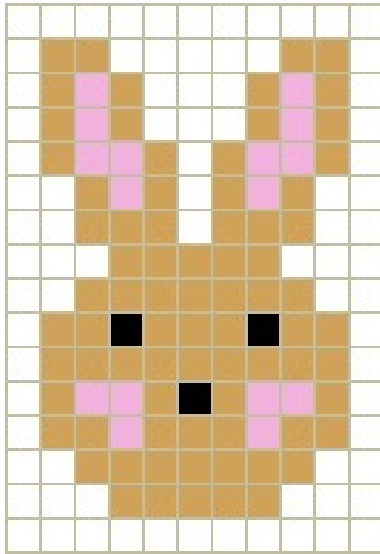

# Easter Hama Bead Patterns

## **BUNNY**

Main Head Colour: x77

Ear Colour: x10

Cheeks (pink): x6

Black: x3

## **CHICK**

Yellow: x46

Orange: x24

Black: x1

## **EGG**

88 beads in a variety  
of colours