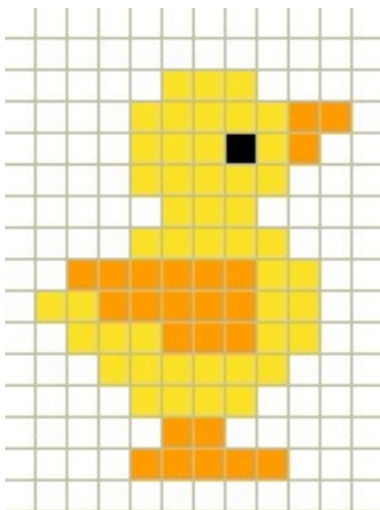

# Easter Hama Bead Patterns

## **BUNNY**

Main Head Colour: x77

Ear Colour: x10

Cheeks (pink): x6

Black: x3

## **CHICK**

Yellow: x46

Orange: x24

Black: x1

## **EGG**

88 beads in a variety  
of colours